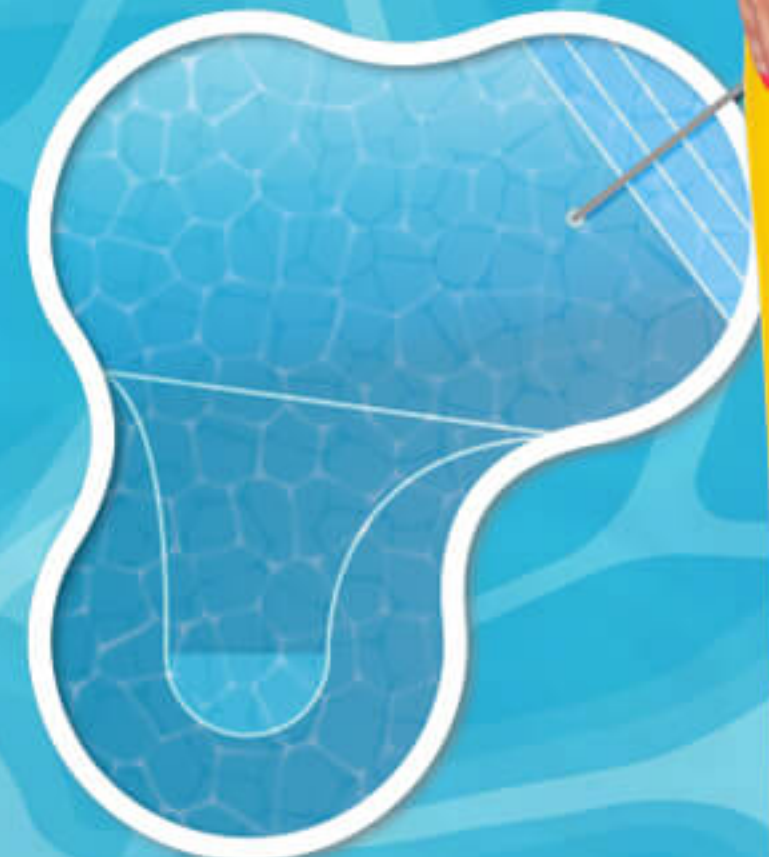

## Traditional Swimming Pool Shapes

Barbados

Double Roman End

Figure Eight

Grecian

Kidney

Roman End

True - T

Lap

Lazy-L

Oasis

Oval

Rectangular

Round

Venetian

Lagoon